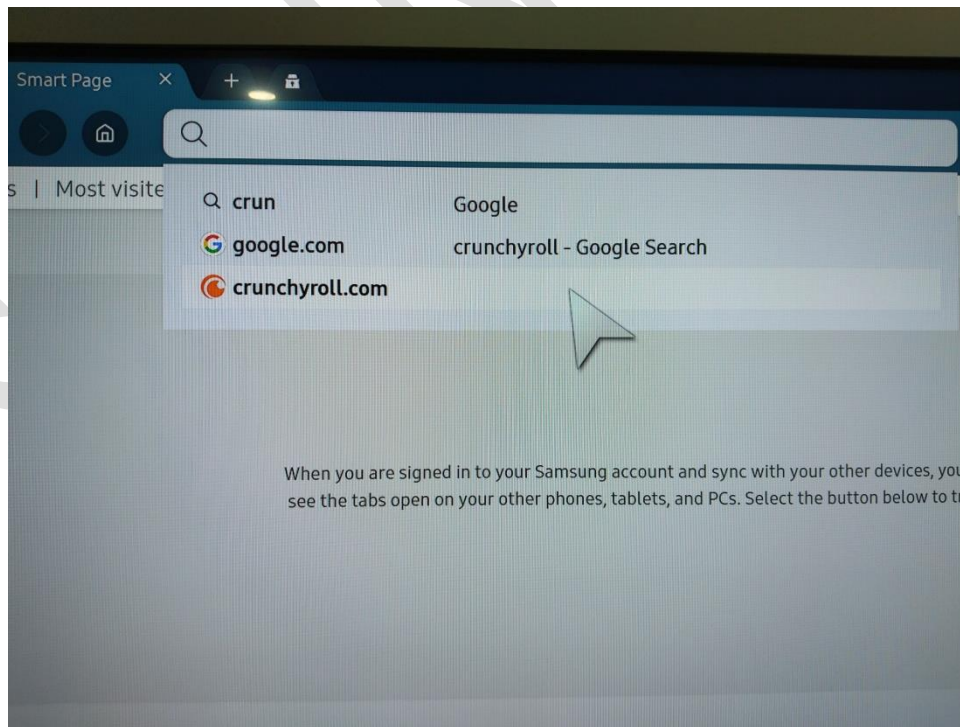

Tap the Home Button

Use the Left Right Navigation button and go to  
Samsung Internet Browser

[SAMINSIDER.COM](http://SAMINSIDER.COM)

Press the Enter button on your Remote

Now navigate to the Search Bar

Type "Crunchyroll" on the search bar