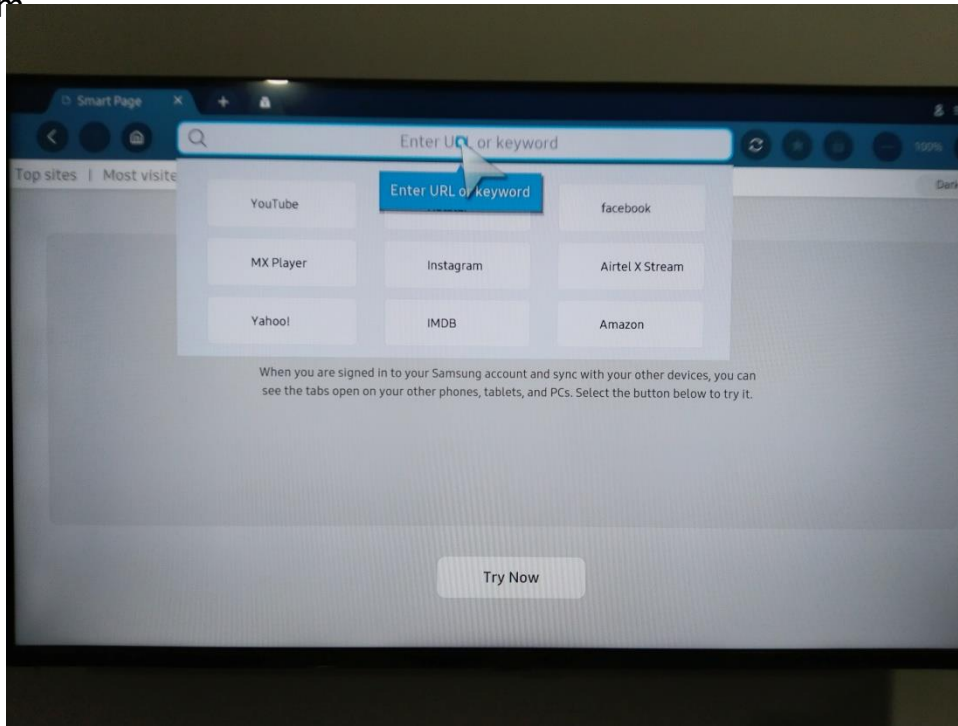

Tap the Home Button

Use the Left Right Navigation button and go to  
Samsung Internet Browser

[SAMINSIDER.COM](http://SAMINSIDER.COM)

Press the Enter button on your Remote

Now navigate to the Search Bar

Type "Crunchyroll" on the search bar