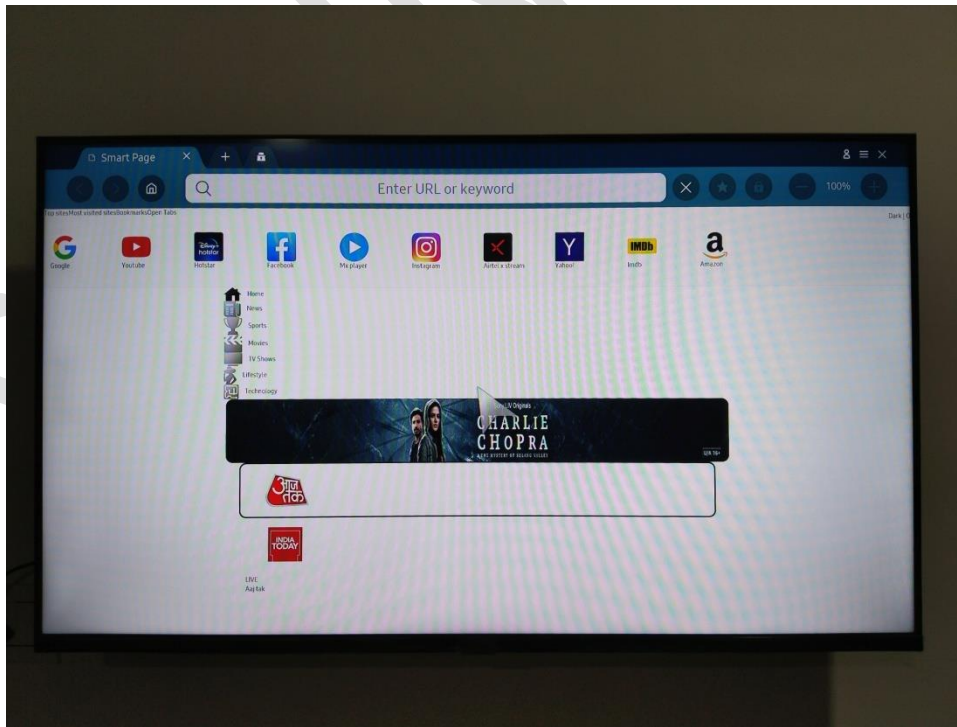

Tap the Home Button

Use the Left Right Navigation button and go to  
Samsung Internet Browser

[SAMINSIDER.COM](http://SAMINSIDER.COM)

Press the Enter button on your Remote

Now navigate to the Search Bar

Type "Crunchyroll" on the search bar

Now Navigate the cursor and tap on the official website of Crunchyroll Or Tap on the Login Link

Log in with the Crunchyroll Credential and Enjoy Watching your Fav shows!!