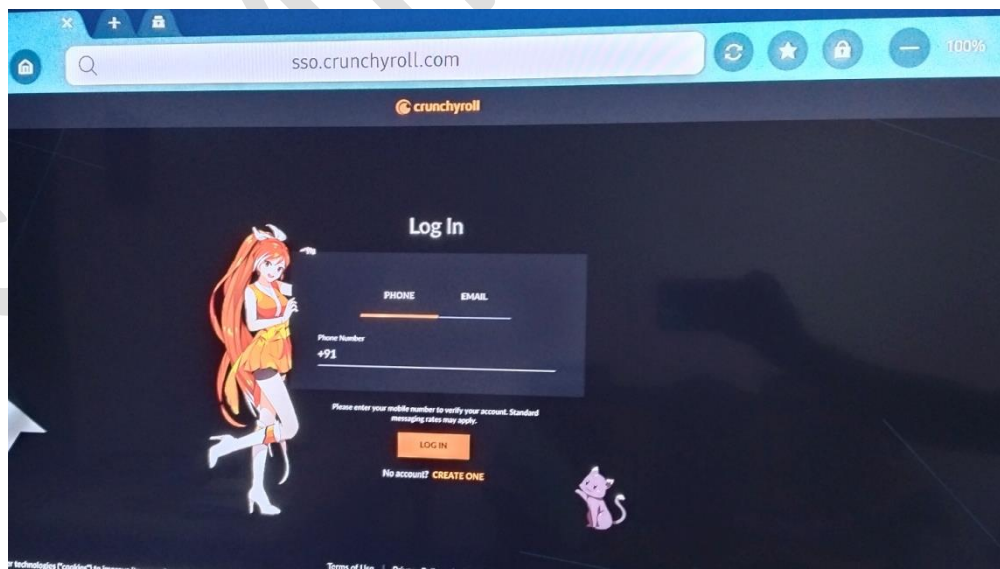

Tap the Home Button

Use the Left Right Navigation button and go to  
Samsung Internet Browser

[SAMINSIDER.COM](http://SAMINSIDER.COM)

Press the Enter button on your Remote

Now navigate to the Search Bar

Type "Crunchyroll" on the search bar

Now Navigate the cursor and tap on the official website of Crunchyroll Or Tap on the Login Link

Log in with the Crunchyroll Credential and Enjoy Watching your Fav shows!!