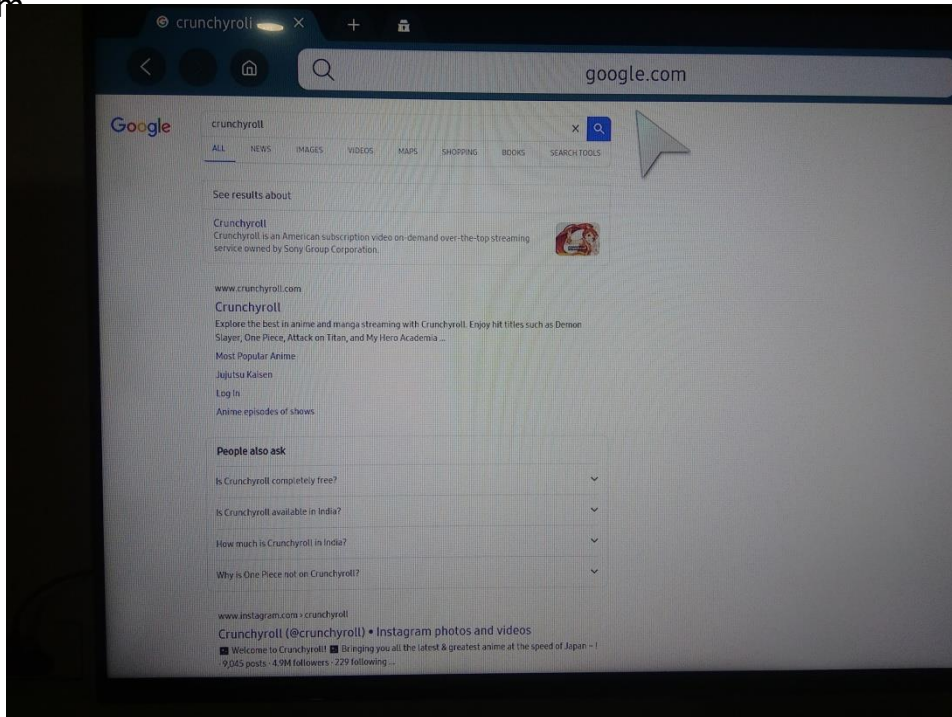

Tap the Home Button

Use the Left Right Navigation button and go to  
Samsung Internet Browser

[SAMINSIDER.COM](http://SAMINSIDER.COM)

Press the Enter button on your Remote

Now navigate to the Search Bar

Type "Crunchyroll" on the search bar